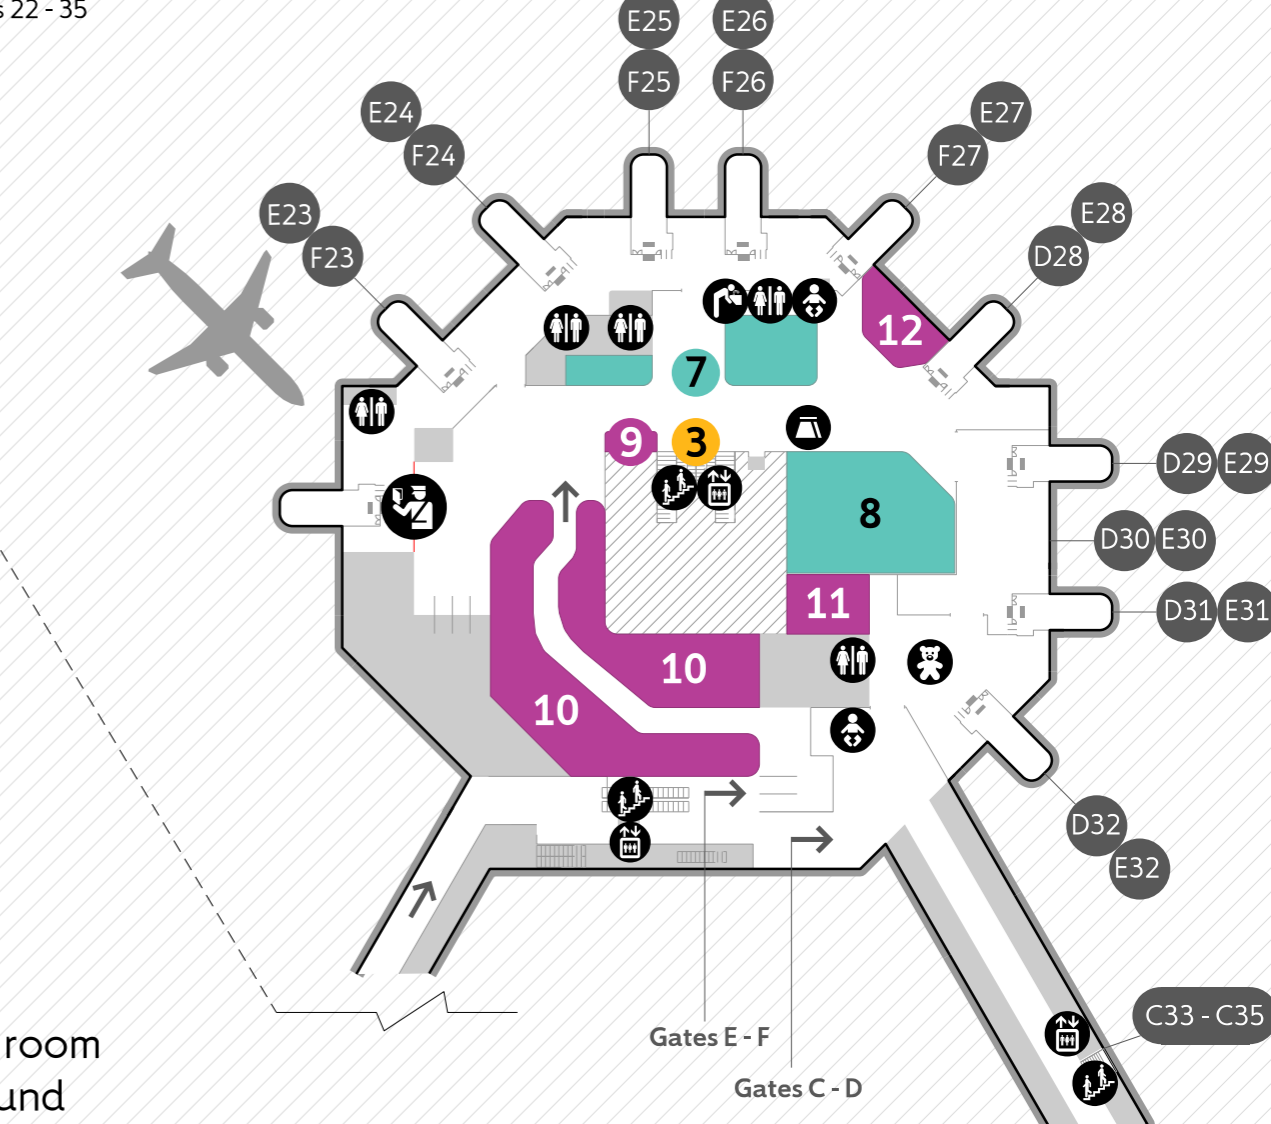

Utgang Gates **B** Innland Domestic

Utgang Gates **C, D, E, F** Utland & Innland International & Domestic

Food and beverage

- 1 Fly Chicken
- 2 BIT
- 3 Joe & the Juice
- 4 Ritazza
- 5 Værbit
- 6 Rabbagast

Shops

- 1 YO!
- 2 Travel Value
- 3 Point
- 4 ARK
- 5 AERA
- 6 AERA Active
- 7 Cutters
- 8 Elkjøp

Services

- 3 Lounge

Food and beverage

- 7 Upper Crust
- 8 O'Learys

Shops

- 9 North Souvernir
- 10 Duty Free
- 11 YMSE
- 12 Point

Facilities

- Toilets
- Nursing room
- Playground
- Elevator
- Stairs
- ATM
- Passport controll
- Free water
- Meeting Point
- Light rail

Avgangshall Departure hall

Departure

- A Special baggage
- B Check-in area / Bag drop