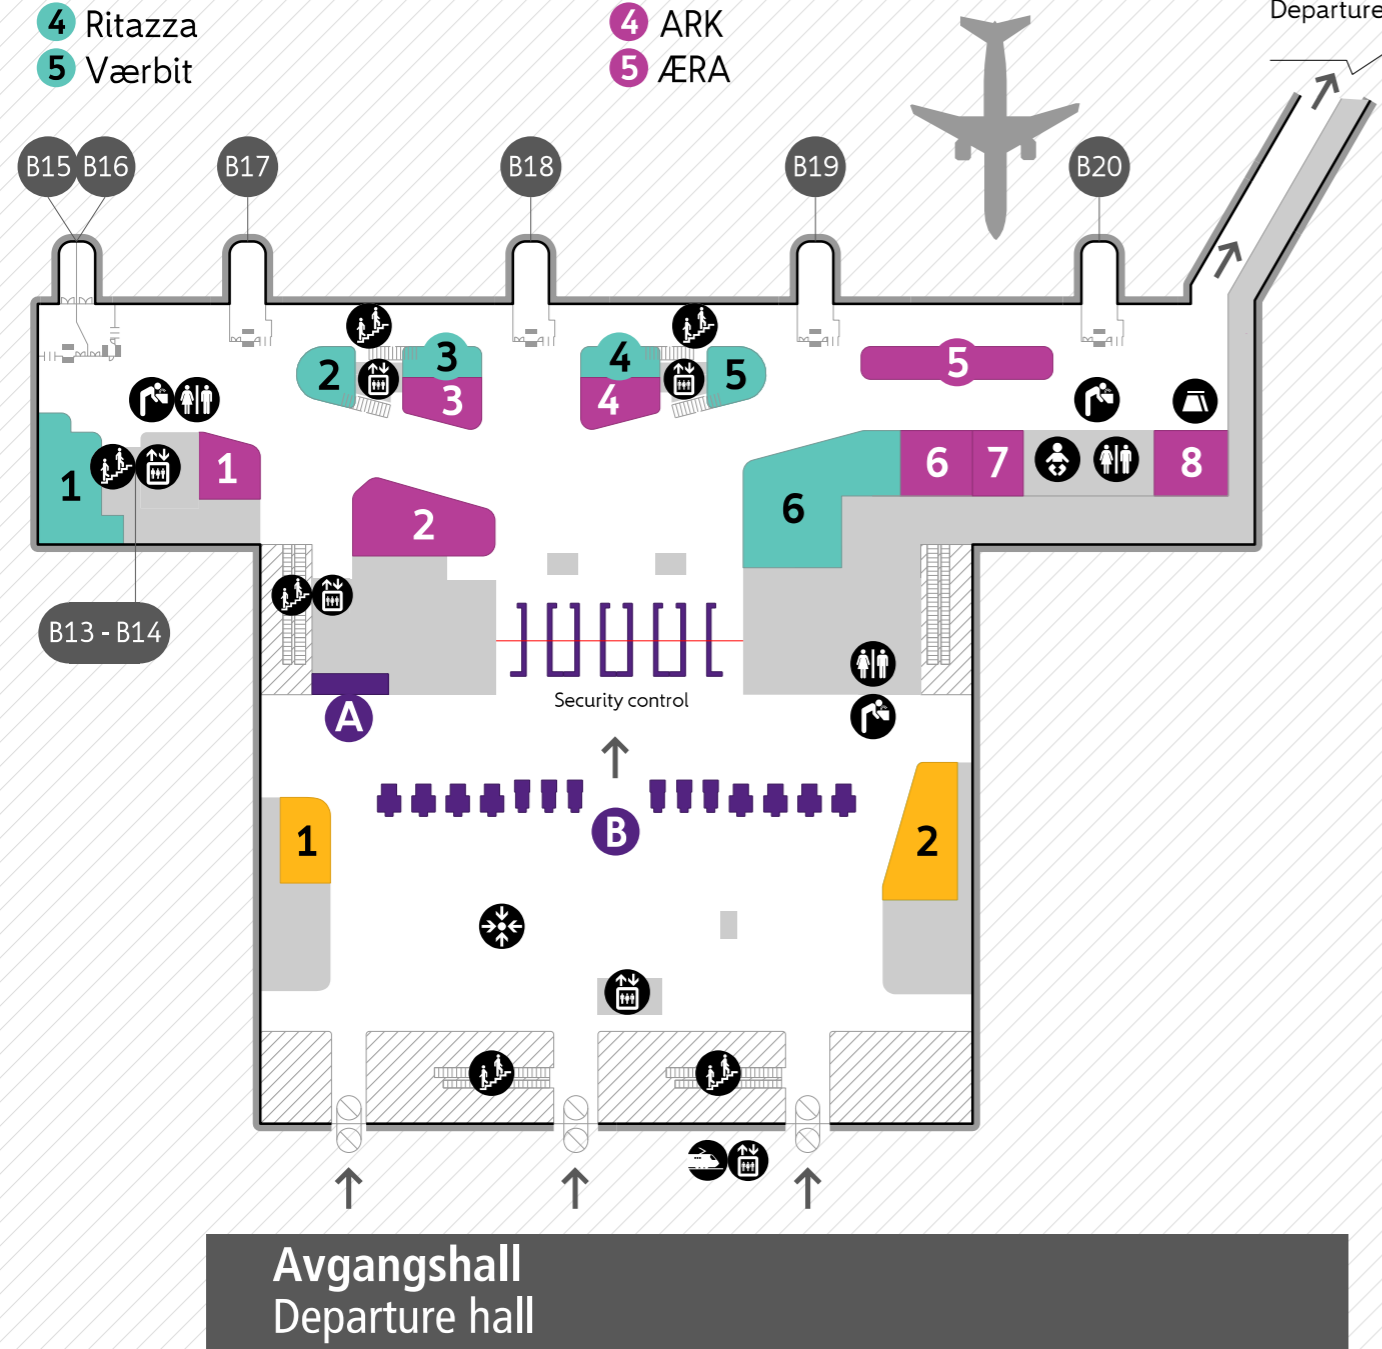

Utgang Gates **B** Innland Domestic

Utgang Gates **C, D, E, F** Utland & Innland International & Domestic

Food and beverage

- 1 Fly Chicken
- 2 BIT
- 3 Joe & the Juice
- 4 Ritazza
- 5 Værbit
- 6 Rabbagast

Shops

- 1 YO!
- 2 Travel Value
- 3 Point
- 4 ARK
- 5 AERA
- 6 AERA Active
- 7 Cutters
- 8 Elkjøp

Services

- 3 Lounge

Food and beverage

- 7 Upper Crust
- 8 O'Learys

Shops

- 9 North Souvernir
- 10 Duty Free
- 11 YMSE
- 12 Point

Facilities

- Toilets
- Nursing room
- Playground
- Elevator
- Stairs
- ATM
- Passport controll
- Free water
- Meeting Point
- Light rail

Avgangshall Departure hall

Departure

- A Special baggage
- B Check-in area / Bag drop