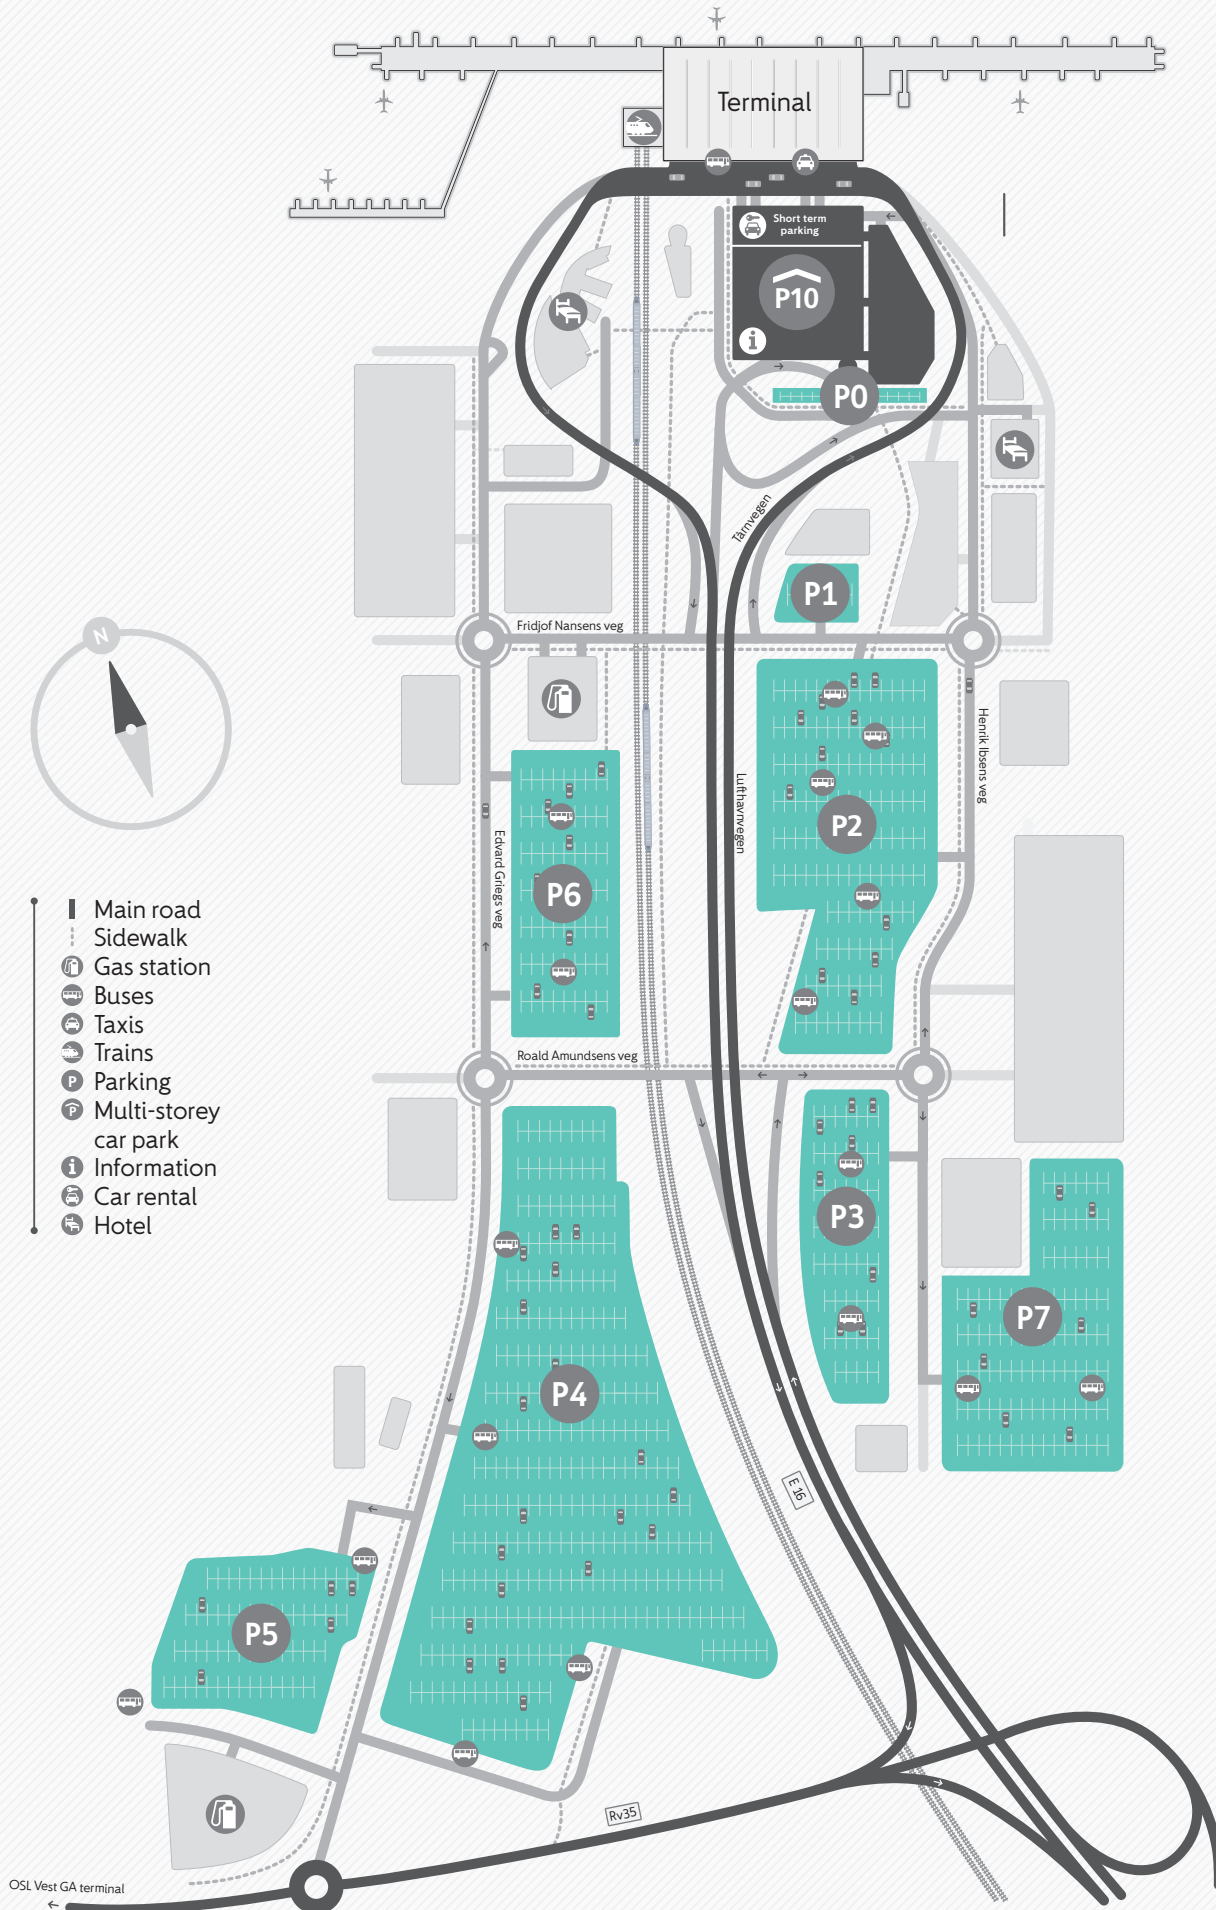

Parking P

OSL Vest GA terminal